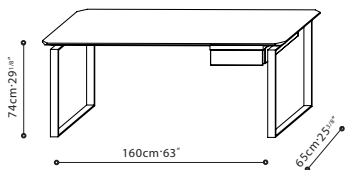

**VERGE DESK** / TOP: Walnut veneer. DRAWER: Walnut veneer. BASE: Black metallic painted steel legs. FINISH OPTIONS: Black Walnut.

C05A0801

Black Walnut