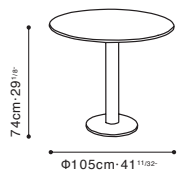

HANNA

C0500035 Table

White Metal Base, Top Available in:

Carrara Marble

Darkened Steel Base, Top Available in:

Mystique Brown Marble